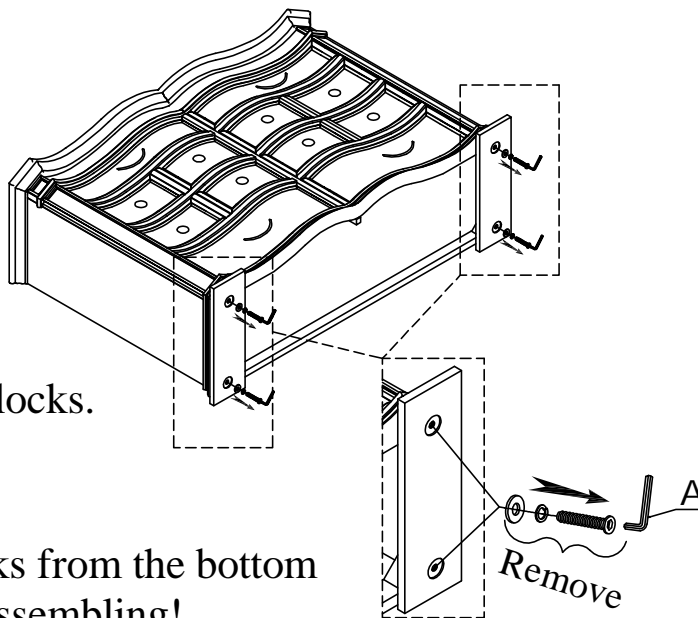

Step-2

Use allen wrench to remove the wooden blocks.

Remove all wooden blocks from the bottom of the case piece before assembling!

This product is manufactured by GLOB for

ROOMS TO GO | **KIDS™**

DO NOT USE SUBSTITUTE PARTS. PLEASE CONTACT YOUR RETAIL STORE OR WWW.ROOMSTOGO.COM WITH SERVICE OR PARTS REPLACEMENT REQUEST