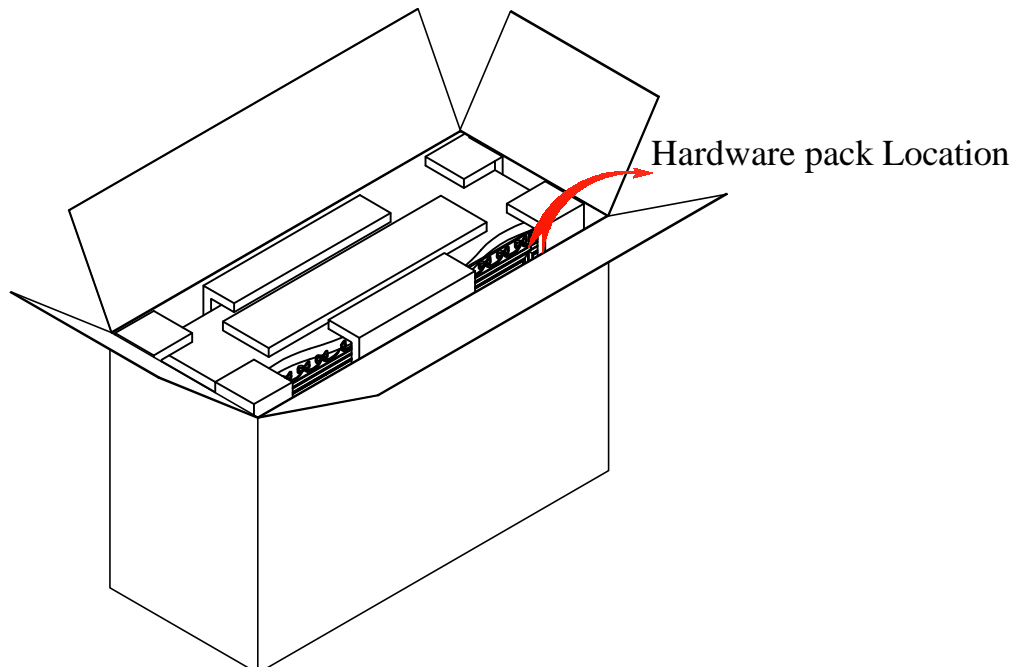

HARDWARE LIST			Q'TY
A		5MM ALLEN WRENCH	1PC
B		TIPPING RESTRAINT	1PC

TOOL REQUIRED	
	SCREW DRIVER (NOT INCLUDED)

Hardware Pack Locations:

RTG SKU	STYLE #	COLOR	DESCRIPTION
39509926	992-5E	WHITE	8 DRAWER DRESSER
36389903	899-5E	PLATINUM	8 DRAWER DRESSER