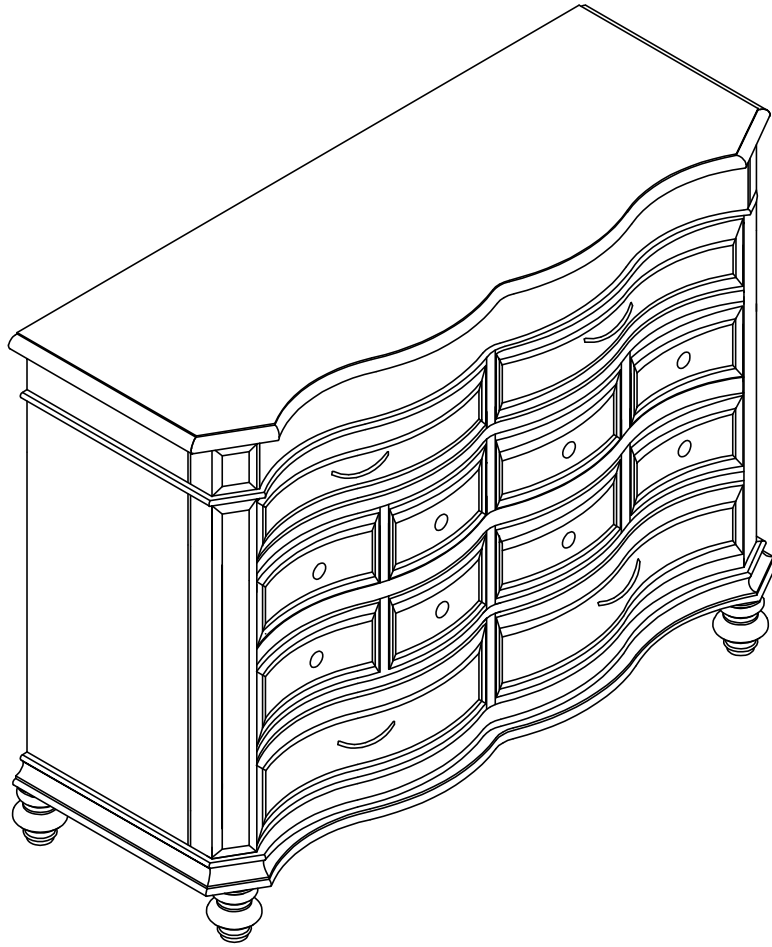

992/899 8 DRAWER DRESSER

RTG SKU	STYLE #	COLOR	DESCRIPTION
39509926	992-5E	WHITE	8 DRAWER DRESSER
36389903	899-5E	PLATINUM	8 DRAWER DRESSER

This product is manufactured by **GLOB** for

ROOMS TO GO | **KIDS™**

DO NOT USE SUBSTITUTE PARTS. PLEASE CONTACT YOUR RETAIL STORE OR WWW.ROOMSTOGO.COM WITH SERVICE OR PARTS REPLACEMENT REQUEST

PARTS LIST :			
PARTS	PICTURE	DESCRIPTION	Q'TY
1		8 DRAWER DRESSER	1PC
2		LEG	4PCS