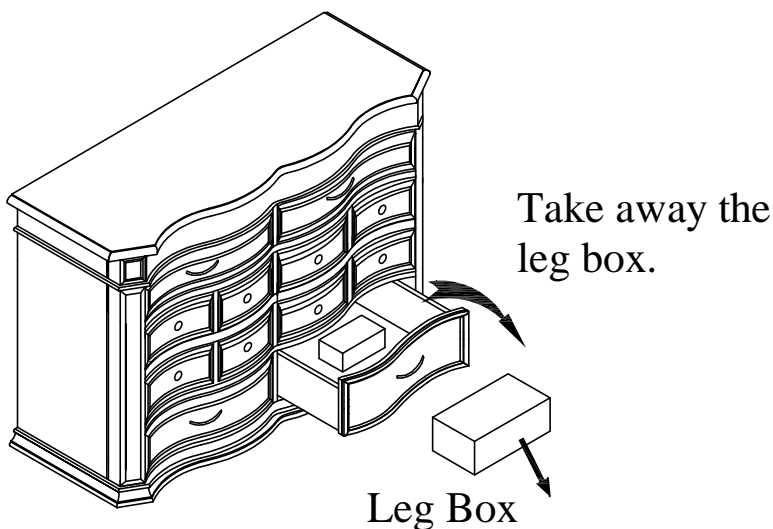

Thank you for purchasing this quality product. Be sure to check all packing materials carefully for small parts which may have come loose inside the carton during shipment. Identify and count all parts and compare with the parts list. Read all instructions before assembling furniture and keep these instructions for future reference.

ASSEMBLY INSTRUCTION

Step-1